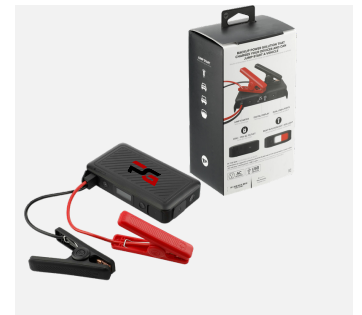

**Premium Suede Leather Gloves
with Elastic Top**

**ANSI Class 2
Safety Vest**

**Russell Outdoors™
Basin Jacket**

Safety Glasses

**Men's Cheyenne Boulder
Cloth™ Hooded Jacket with
Tricot Quilt Lining**

**Richardson 112 Snapback
Trucker Hat**

25' Tape Measure

17-In-1 Multi Tool

**Classic Insulated 6-Can Cooler
Lunch Bag**

**mophie® Powerstation Go
Rugged AC**